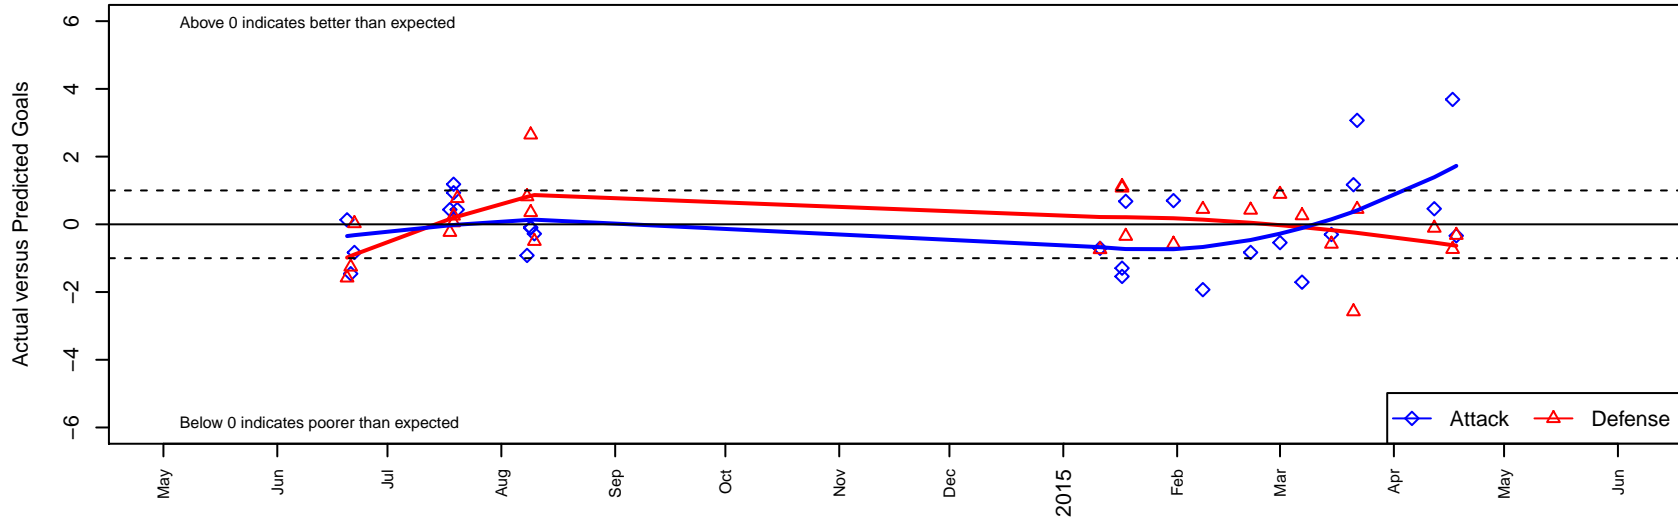

PS Slammers Black G99

Puget Sound Slammers
 Lacey, WA
 G99 total strength=1220
 attack=4.45 defense=4.13
 spr league = Win PSPL Classic 2 U15

alt names used:
 Puget Sound Slammers G99
 99 Black
 PS Slammers G99
 Puget Sound Slammers
 PS Slammers
 PS SLAMMERS G99 (WA)

PS Slammers Black G99
 Dots are actual minus expected GF (blue circles) and GA (red triangles).
 Blue line is smoothed change in attack strength. Red is smoothed change in defense strength.

**attack and defense variance (black dot)
relative to other teams
and top 10 in region**

**attack and defense rating
relative to others at age
and all opponents in last 13 months**

**attack and defense rating
relative to others at age
and all opponents in last 13 months**

Performance relative to 13 month average

Performance relative to 13 month average

Distribution of opponents
 Red = Lose zone, Blue = Win zone, Green = Even
 Black line separates win/lose zones

lot. A=Neither has attack advantage, B=Opponent has both attack and defense advantage, C=Opponent has both attack and defense disadvantage, D=Both have