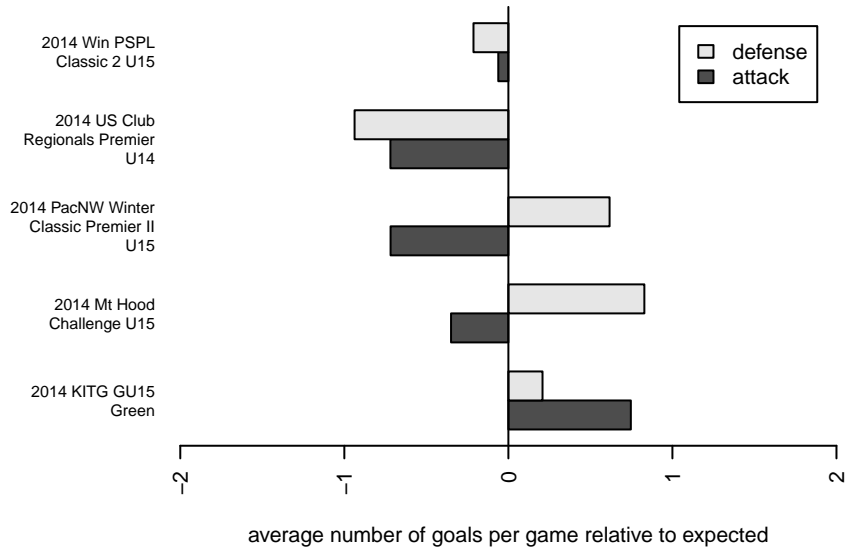

PS Slammers Black G99
 Dots are actual minus expected GF (blue circles) and GA (red triangles).
 Blue line is smoothed change in attack strength. Red is smoothed change in defense strength.

**attack and defense variance (black dot)
relative to other teams
and top 10 in region**

**attack and defense rating
relative to others at age
and all opponents in last 13 months**

**attack and defense rating
relative to others at age
and all opponents in last 13 months**

Performance relative to 13 month average

Performance relative to 13 month average

Distribution of opponents
 Red = Lose zone, Blue = Win zone, Green = Even
 Black line separates win/lose zones

lot. A=Neither has attack advantage, B=Opponent has both attack and defense advantage, C=Opponent has both attack and defense disadvantage, D=Both have